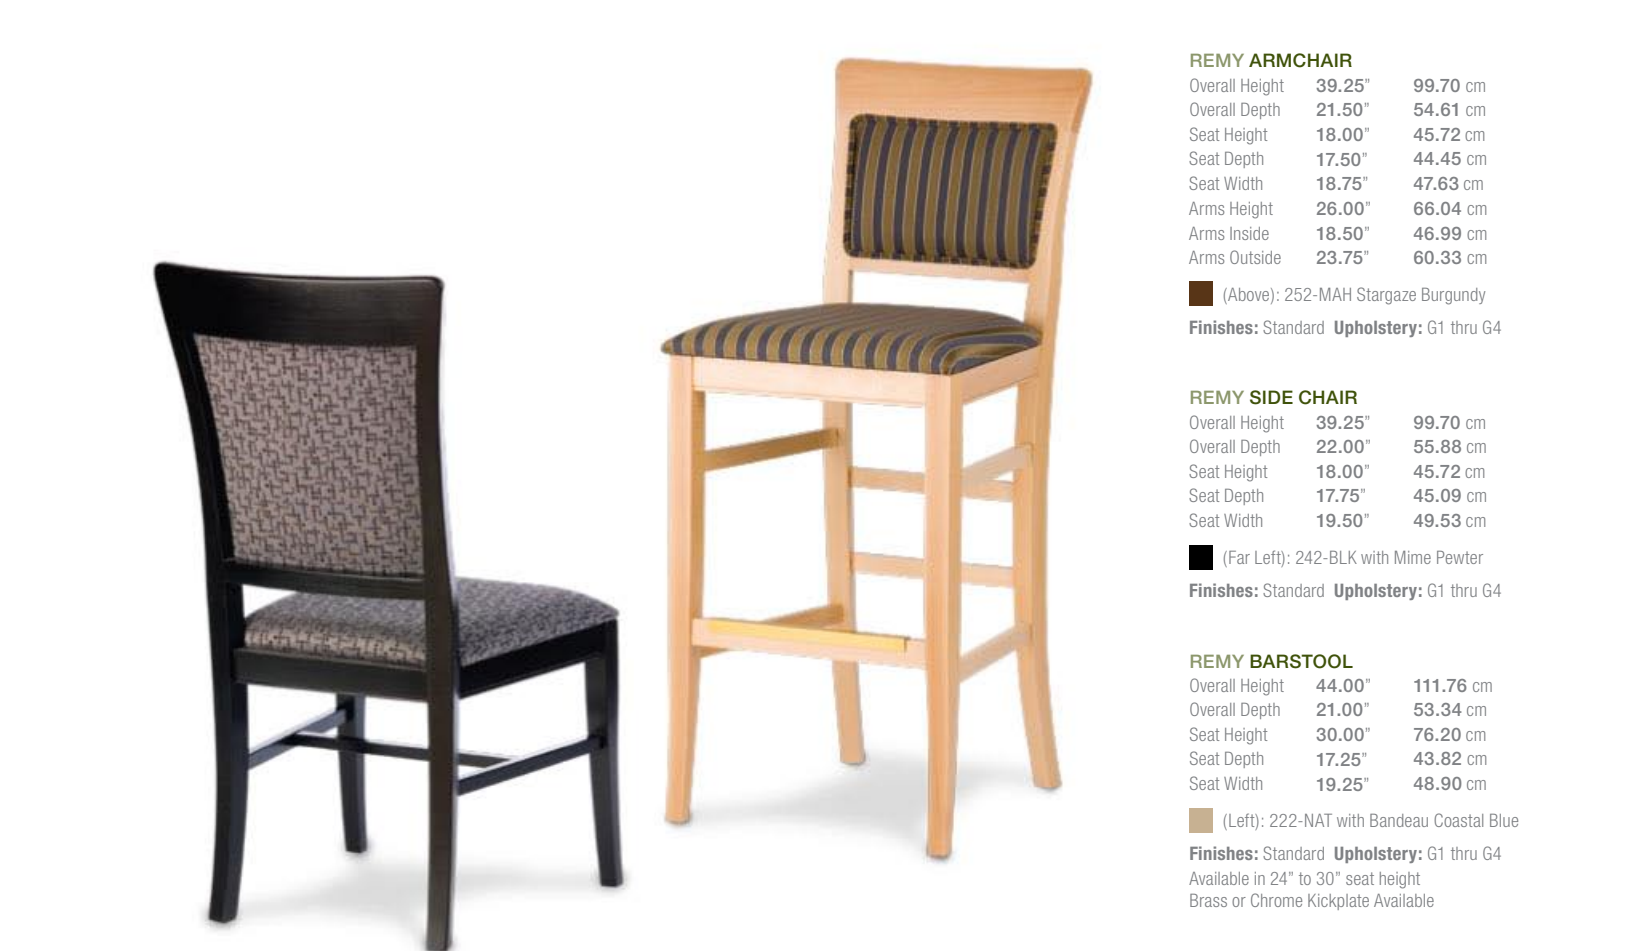

Remy

REMY ARMCHAIR

Overall Height	39.25"	99.70 cm
Overall Depth	21.50"	54.61 cm
Seat Height	18.00"	45.72 cm
Seat Depth	17.50"	44.45 cm
Seat Width	18.75"	47.63 cm
Arms Height	26.00"	66.04 cm
Arms Inside	18.50"	46.99 cm
Arms Outside	23.75"	60.33 cm

■ (Above): 252-MAH Stargaze Burgundy
Finishes: Standard **Upholstery:** G1 thru G4

REMY SIDE CHAIR

Overall Height	39.25"	99.70 cm
Overall Depth	22.00"	55.88 cm
Seat Height	18.00"	45.72 cm
Seat Depth	17.75"	45.09 cm
Seat Width	19.50"	49.53 cm

■ (Far Left): 242-BLK with Mime Pewter
Finishes: Standard **Upholstery:** G1 thru G4

REMY BARSTOOL

Overall Height	44.00"	111.76 cm
Overall Depth	21.00"	53.34 cm
Seat Height	30.00"	76.20 cm
Seat Depth	17.25"	43.82 cm
Seat Width	19.25"	48.90 cm

■ (Left): 222-NAT with Bandeau Coastal Blue
Finishes: Standard **Upholstery:** G1 thru G4
 Available in 24" to 30" seat height
 Brass or Chrome Kickplate Available